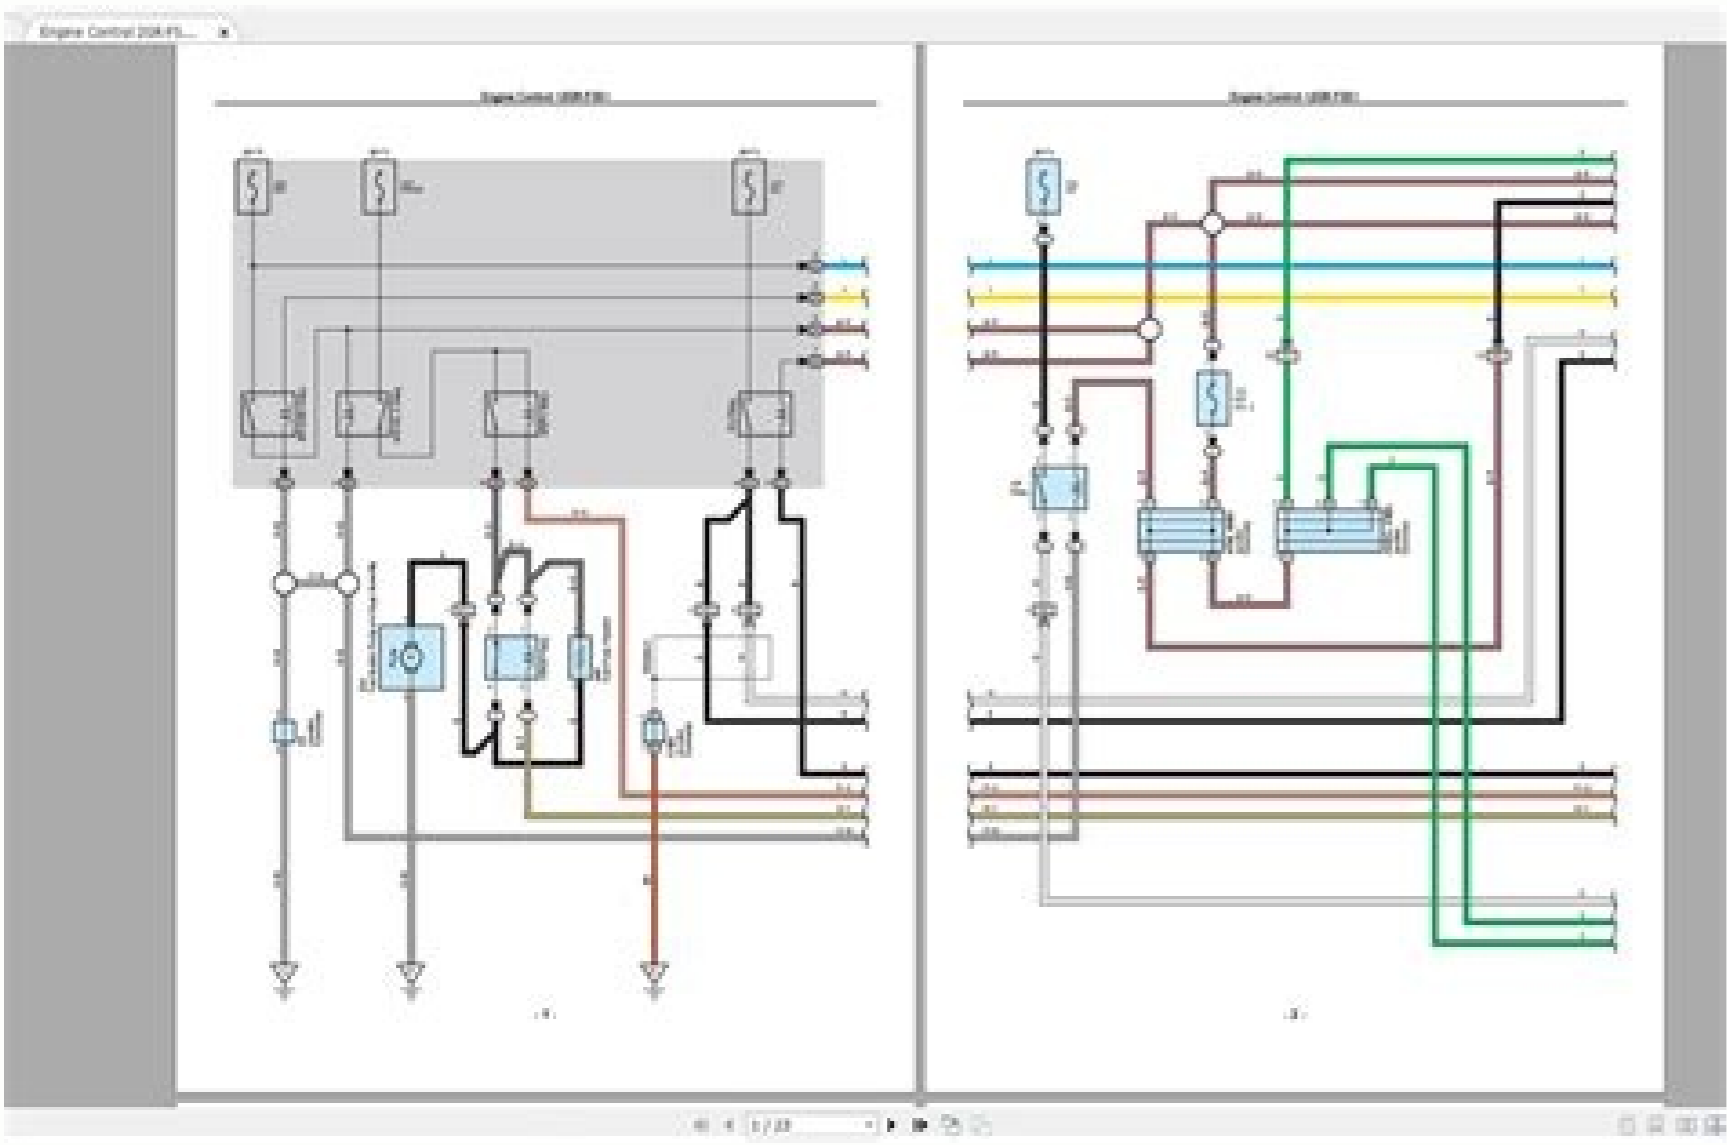

Is350 service manual

Model	Year	Manual Code	Part No.	Production Date	Comments
IS350	2007	IS350-000000	IS350-000000	000000	
IS250	2007	IS250-000000	IS250-000000	000000	

Service interval of classic 350. 2007 lexus is350 service repair manual. 2014 lexus is350 service manual. Honda highness 350 service cost. 2006 lexus is350 service manual. How to service manual transmission.

20/03/2022 · You have all those information on your service manual. Reply Like. 03-25-22, 02:49 PM #5 E46CT. Lexus Fanatic · Join Date: Mar 2016. Location: Supreme California. Posts: 6,645 Likes: 234 Received 1,298 Likes on 1,007 Posts 2016 is wrong generation. you're in the 7th gen ...